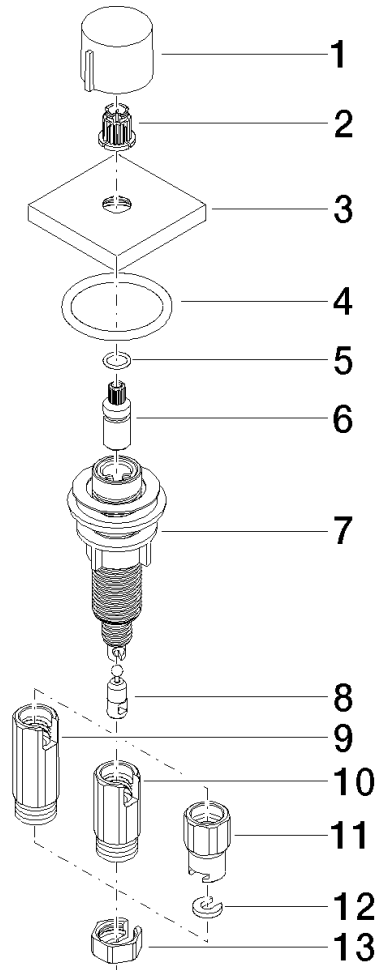

Strainer waste with control handle - Brushed Durabronz (23kt Gold)

LOT

10 711 970

- control for single basin
- including adapter for Bowden cable

Fits LOT

	Brushed Durabronz (23kt Gold)	10 711 970-28
	Chrome	10 711 970-00
	Brushed Platinum	10 711 970-06
	Platinum	10 711 970-08
	Durabronz (23kt Gold)	10 711 970-09
	Dark Chrome	10 711 970-19
	Matte Black	10 711 970-33
	Brushed Champagne (22kt Gold)	10 711 970-46
	Champagne (22kt Gold)	10 711 970-47
	Brushed Chrome	10 711 970-93
	Brushed Dark Platinum	10 711 970-99

10 711 970

mm [inches]

10 711 970

Parts for other finishes can be found here: [Chrome](#)

Spare parts list

No.	Item Number	Name	Quantity used	Delivery time
1	09 20 97 030-28	handle	1	20
2	90 12 12 002 00 90	fixing cap	1	2
3	09 27 87 007-28	rosette	1	20
4	90 14 10 043 00 90	seal	1	2
5	09 14 10 042 90	seal	1	2
6	09 29 06 087-28	spindle	1	-
Spare part can no longer be ordered, please order the replacement item				
7	04 30 01 029 00 90	adaptor	1	2
8	09 24 03 175 90	adaptor	1	2
9	09 11 10 073-07	connection	1	30
10	09 11 10 074-07	connection	1	30
11	09 11 10 079-07	connection	1	30
12	09 30 11 087 90	disc	1	2
13	09 23 30 024-07	nut	1	30